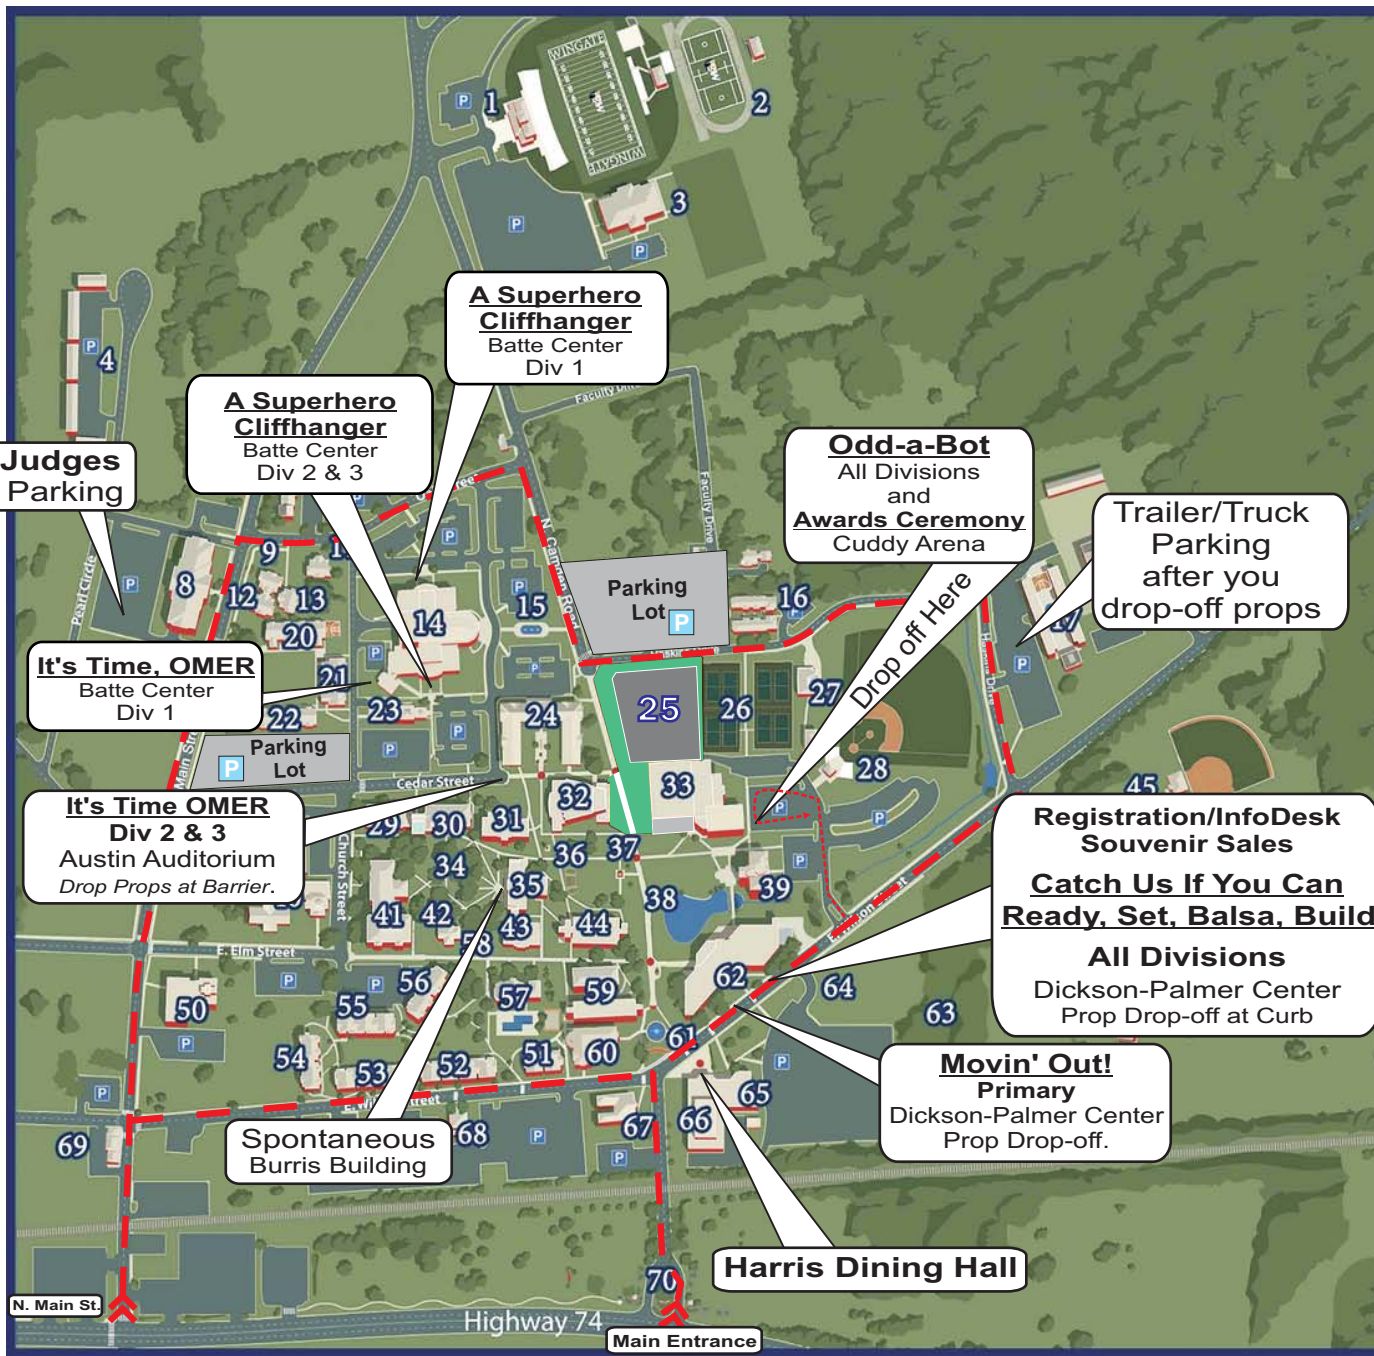

NCOM Central Region Tournament

March 4, 2017

Key

OFFICES

- 3. Plyler-Griffin Athletic Center
Football and Lacrosse
- 5. Office of Campus Safety
- 17. Goodman Service Center
- 27. Troutman Baseball Clubhouse
- 39. Stegall Administration Building
Admissions, Business Office, Financial Planning, Registrar, Academic Affairs, Office of the President
- 45. Hucks Softball Fieldhouse
- 67. Holbrook Building
Marketing & Communications, Resource Development, Alumni Relations
- 68. H. Fields & Ruth B. Young House
Office of Residence Life

POINTS OF INTEREST

- 15. Judy Love Talley Fountain
- 19. Campus Lake & Picnic Pavilion
- 23. Hinson Art Museum
- 34. Academic Quadrangle
- 36. Amphitheater
- 37. The Old Well Spring
- 38. McGee Promenade
- 40. Wingate Baptist Church & Fellowship Hall
- 41. Ethel K. Smith Library
- 42. Efrid Archives Building
- 57. South Village Clubhouse
Dickerson Health Center
- 58. The Gate
- 61. J.E. Drew Fountain
- 64. LaVerne Lawn
- 69. Wingate Outfitters
- 69. Outpost at Wingate
- 70. Campus Entrance

VENUES

- 1. Irwin Belk Stadium & Martin Field
- 2. Irwin Belk Track
- 43. George A. Batte, Jr. Fine Arts Center
Hannah Covington McGee Theatre, Plyler-Griffin Recital Hall, Douglas C. Helms Gallery, LeGette-Bullock Music Center, Anne R. Belk Center
- 25. *New Health and Wellness Center*
- 26. Tennis Courts
- 28. Ron Christopher Stadium & Plyler Field
- 32. Austin Auditorium
Dry Chapel
- 33. Cannon Athletic Complex
Cuddy Arena, Natatorium, School of Sport Sciences
- 46. Wingate Soccer Complex
- 48. Practice Field
- 49. Intramural Field
- 63. Disc Golf Course
- 65. LaVerne Banquet Hall

DINING

- 8. Subway
- 41. Einstein Bros. Bagels
- 57. Klondike Poolside
- 66. WT Harris Dining Hall
- 69. Pizza Hut

WINGATE
UNIVERSITY

Founded in 1896