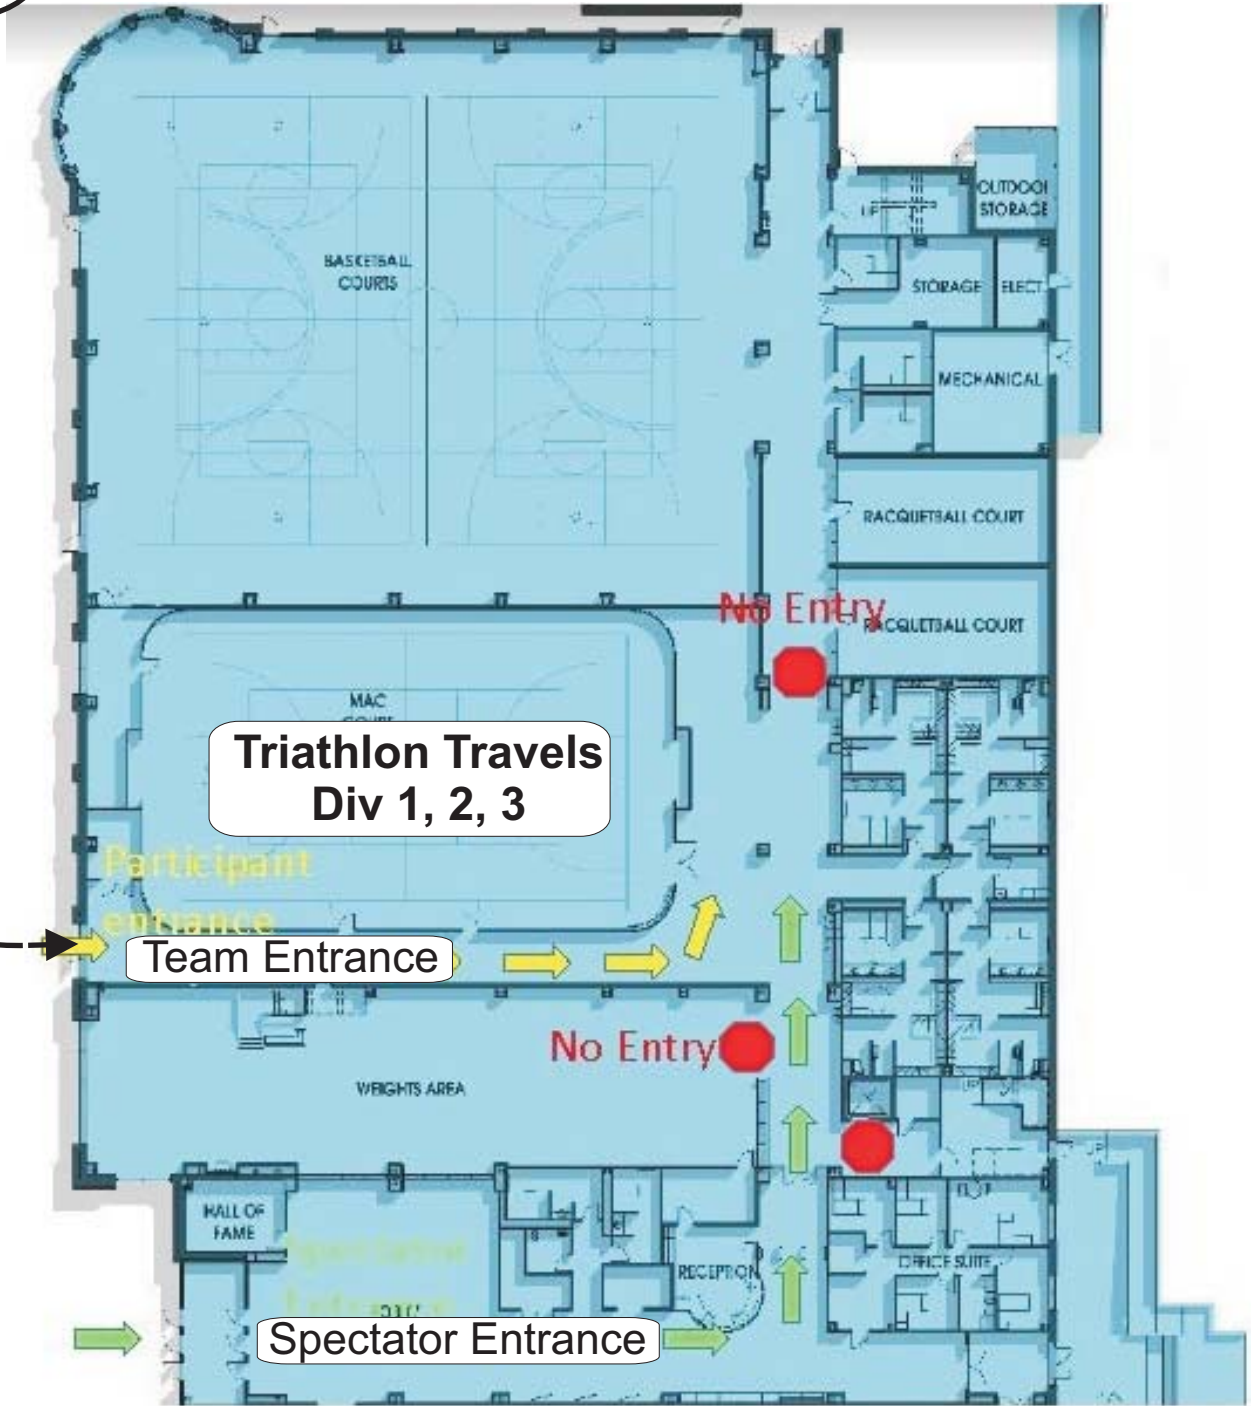

N Camden Rd.

**Triathlon Travels
All Divisions
Prop Drop Off**

Haskins Drive

McGee Health Center